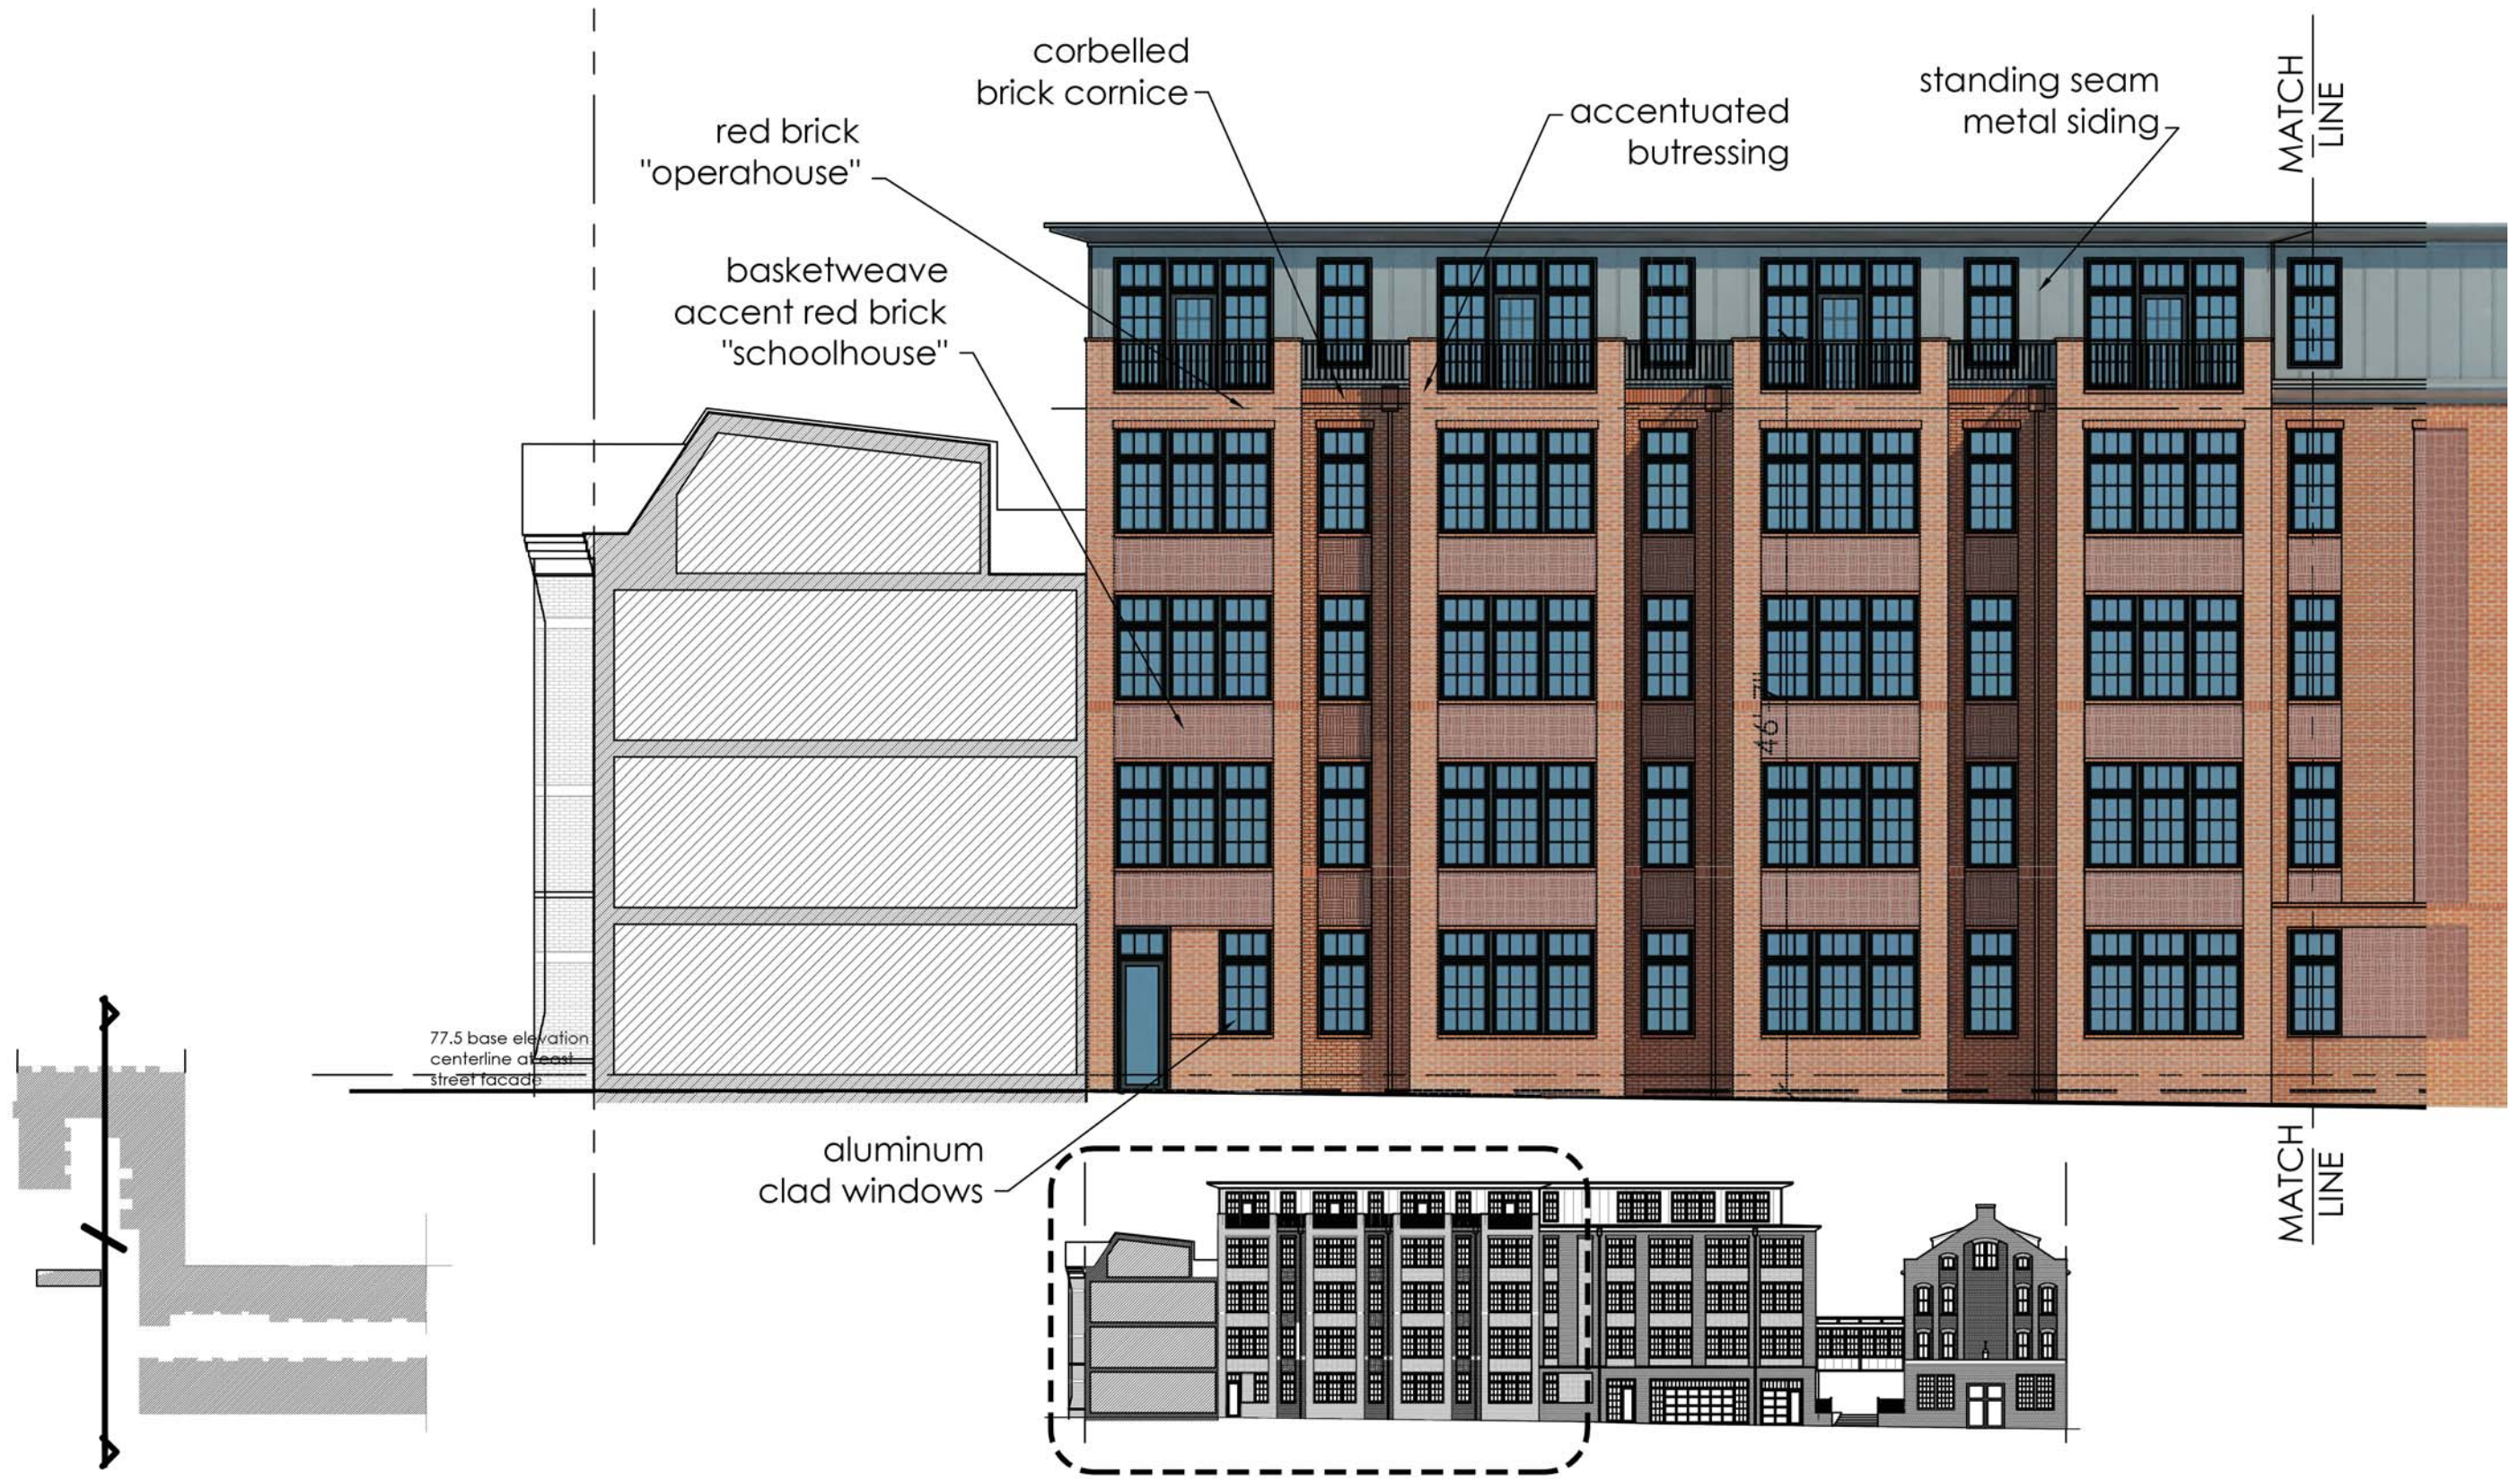

Carriage House side elevation

1311 E Street, SE Washington DC 20003

Carriage Front and North Court looking west

1311 E Street, SE Washington DC 20003

12 October 2015

25' Alley looking east

1311 E Street, SE Washington DC 20003