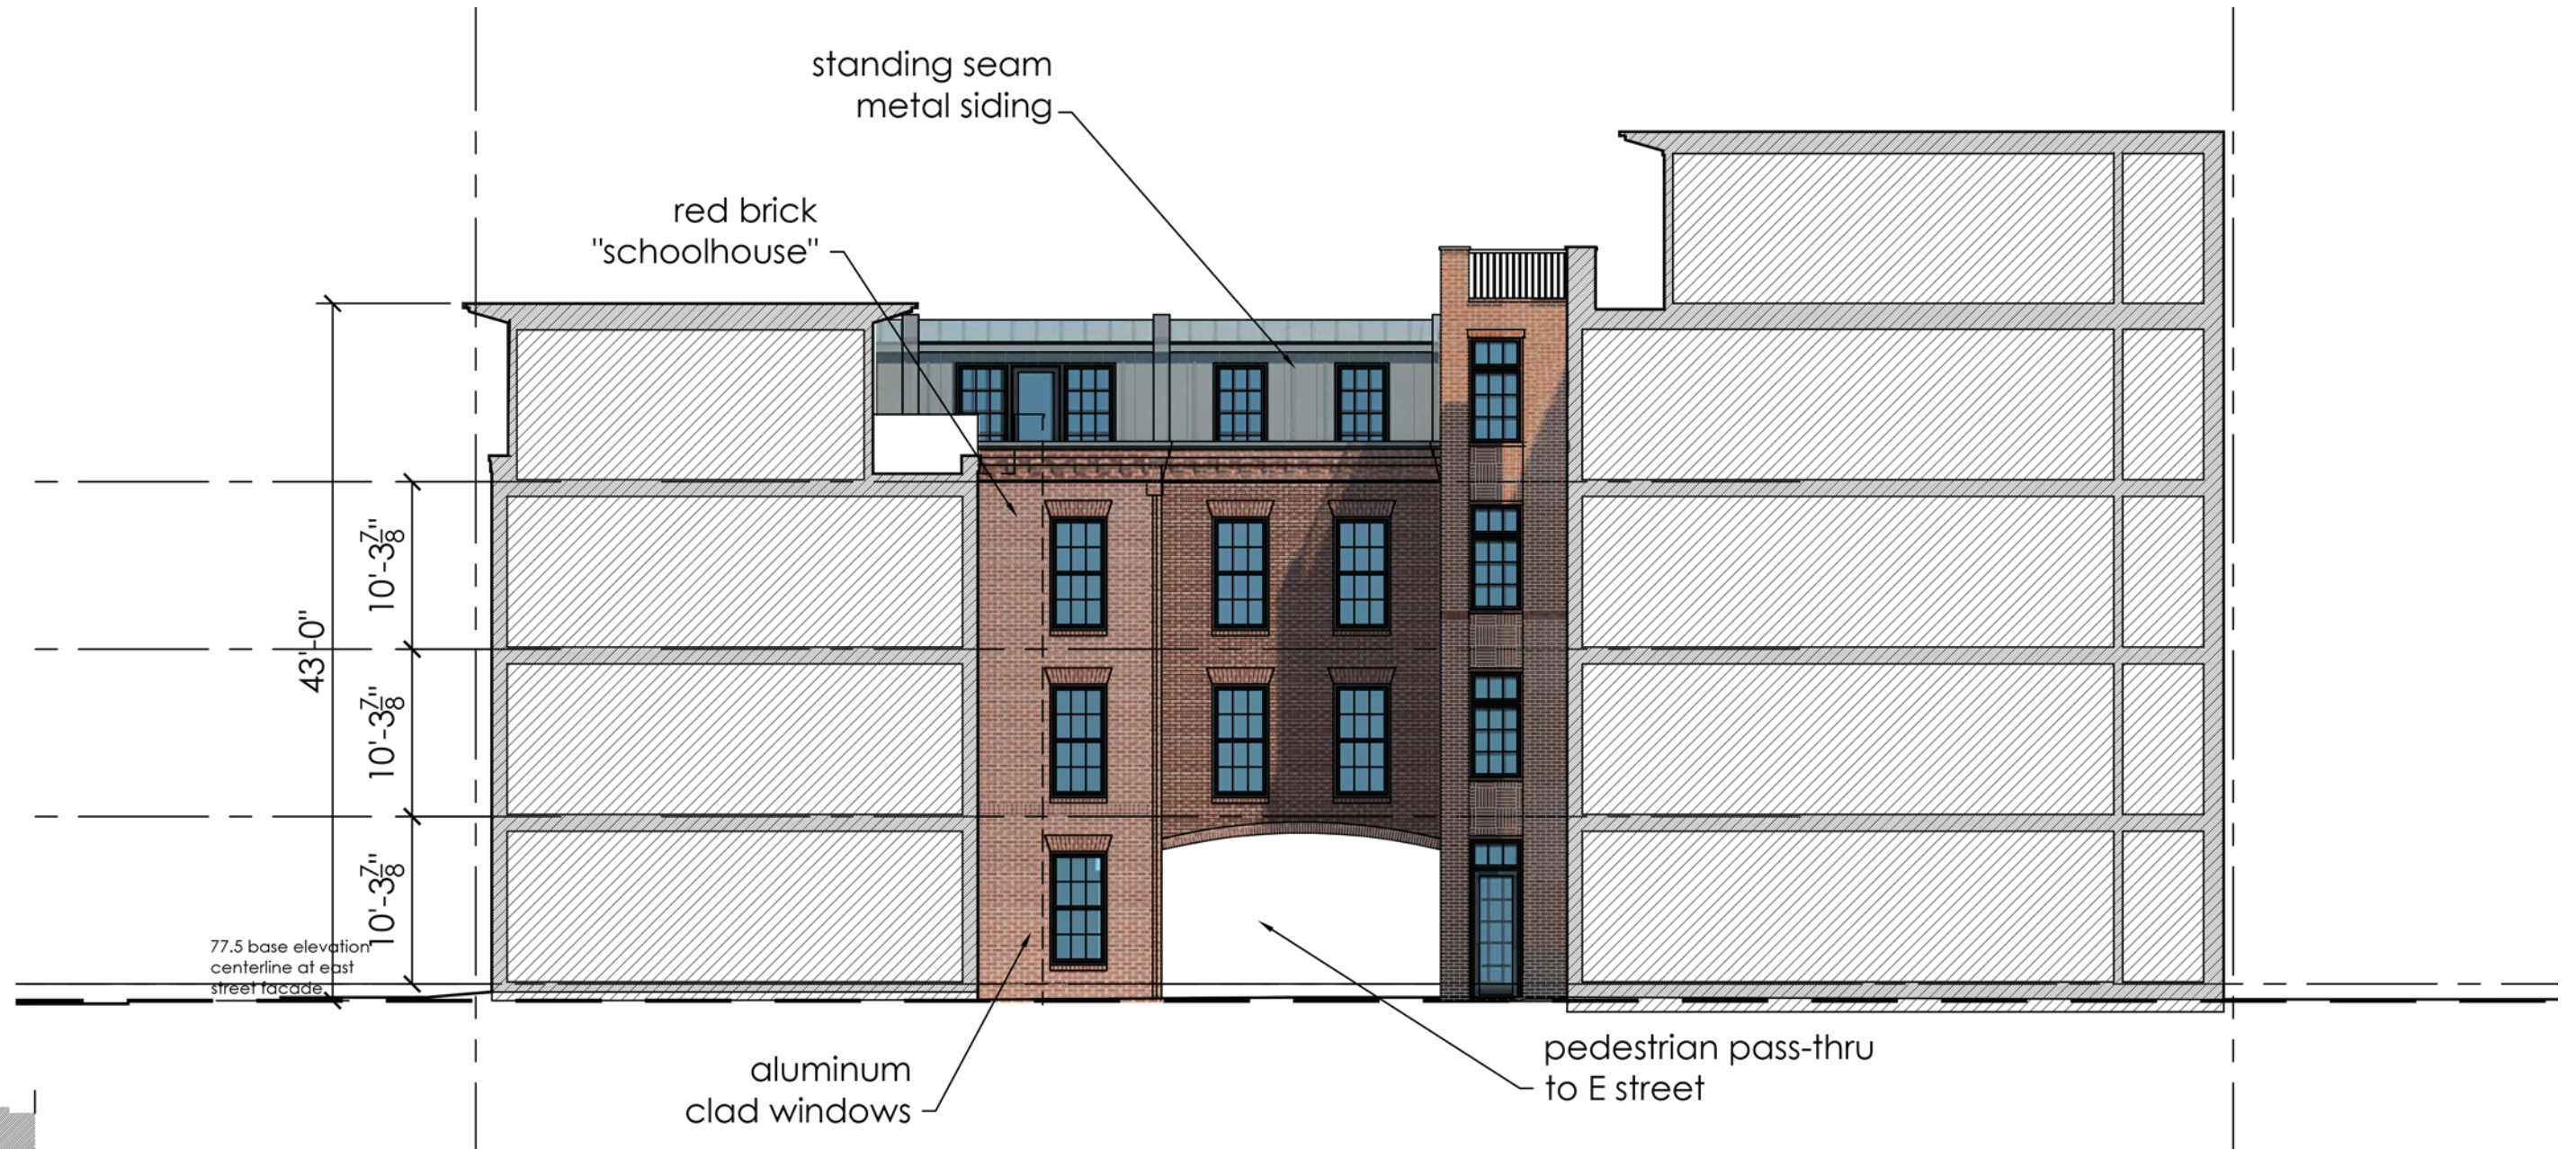

Carriage House side elevation

1311 E Street, SE Washington DC 20003

Carriage Front and North Court looking west

1311 E Street, SE Washington DC 20003

12 October 2015

25' Alley looking east

1311 E Street, SE Washington DC 20003