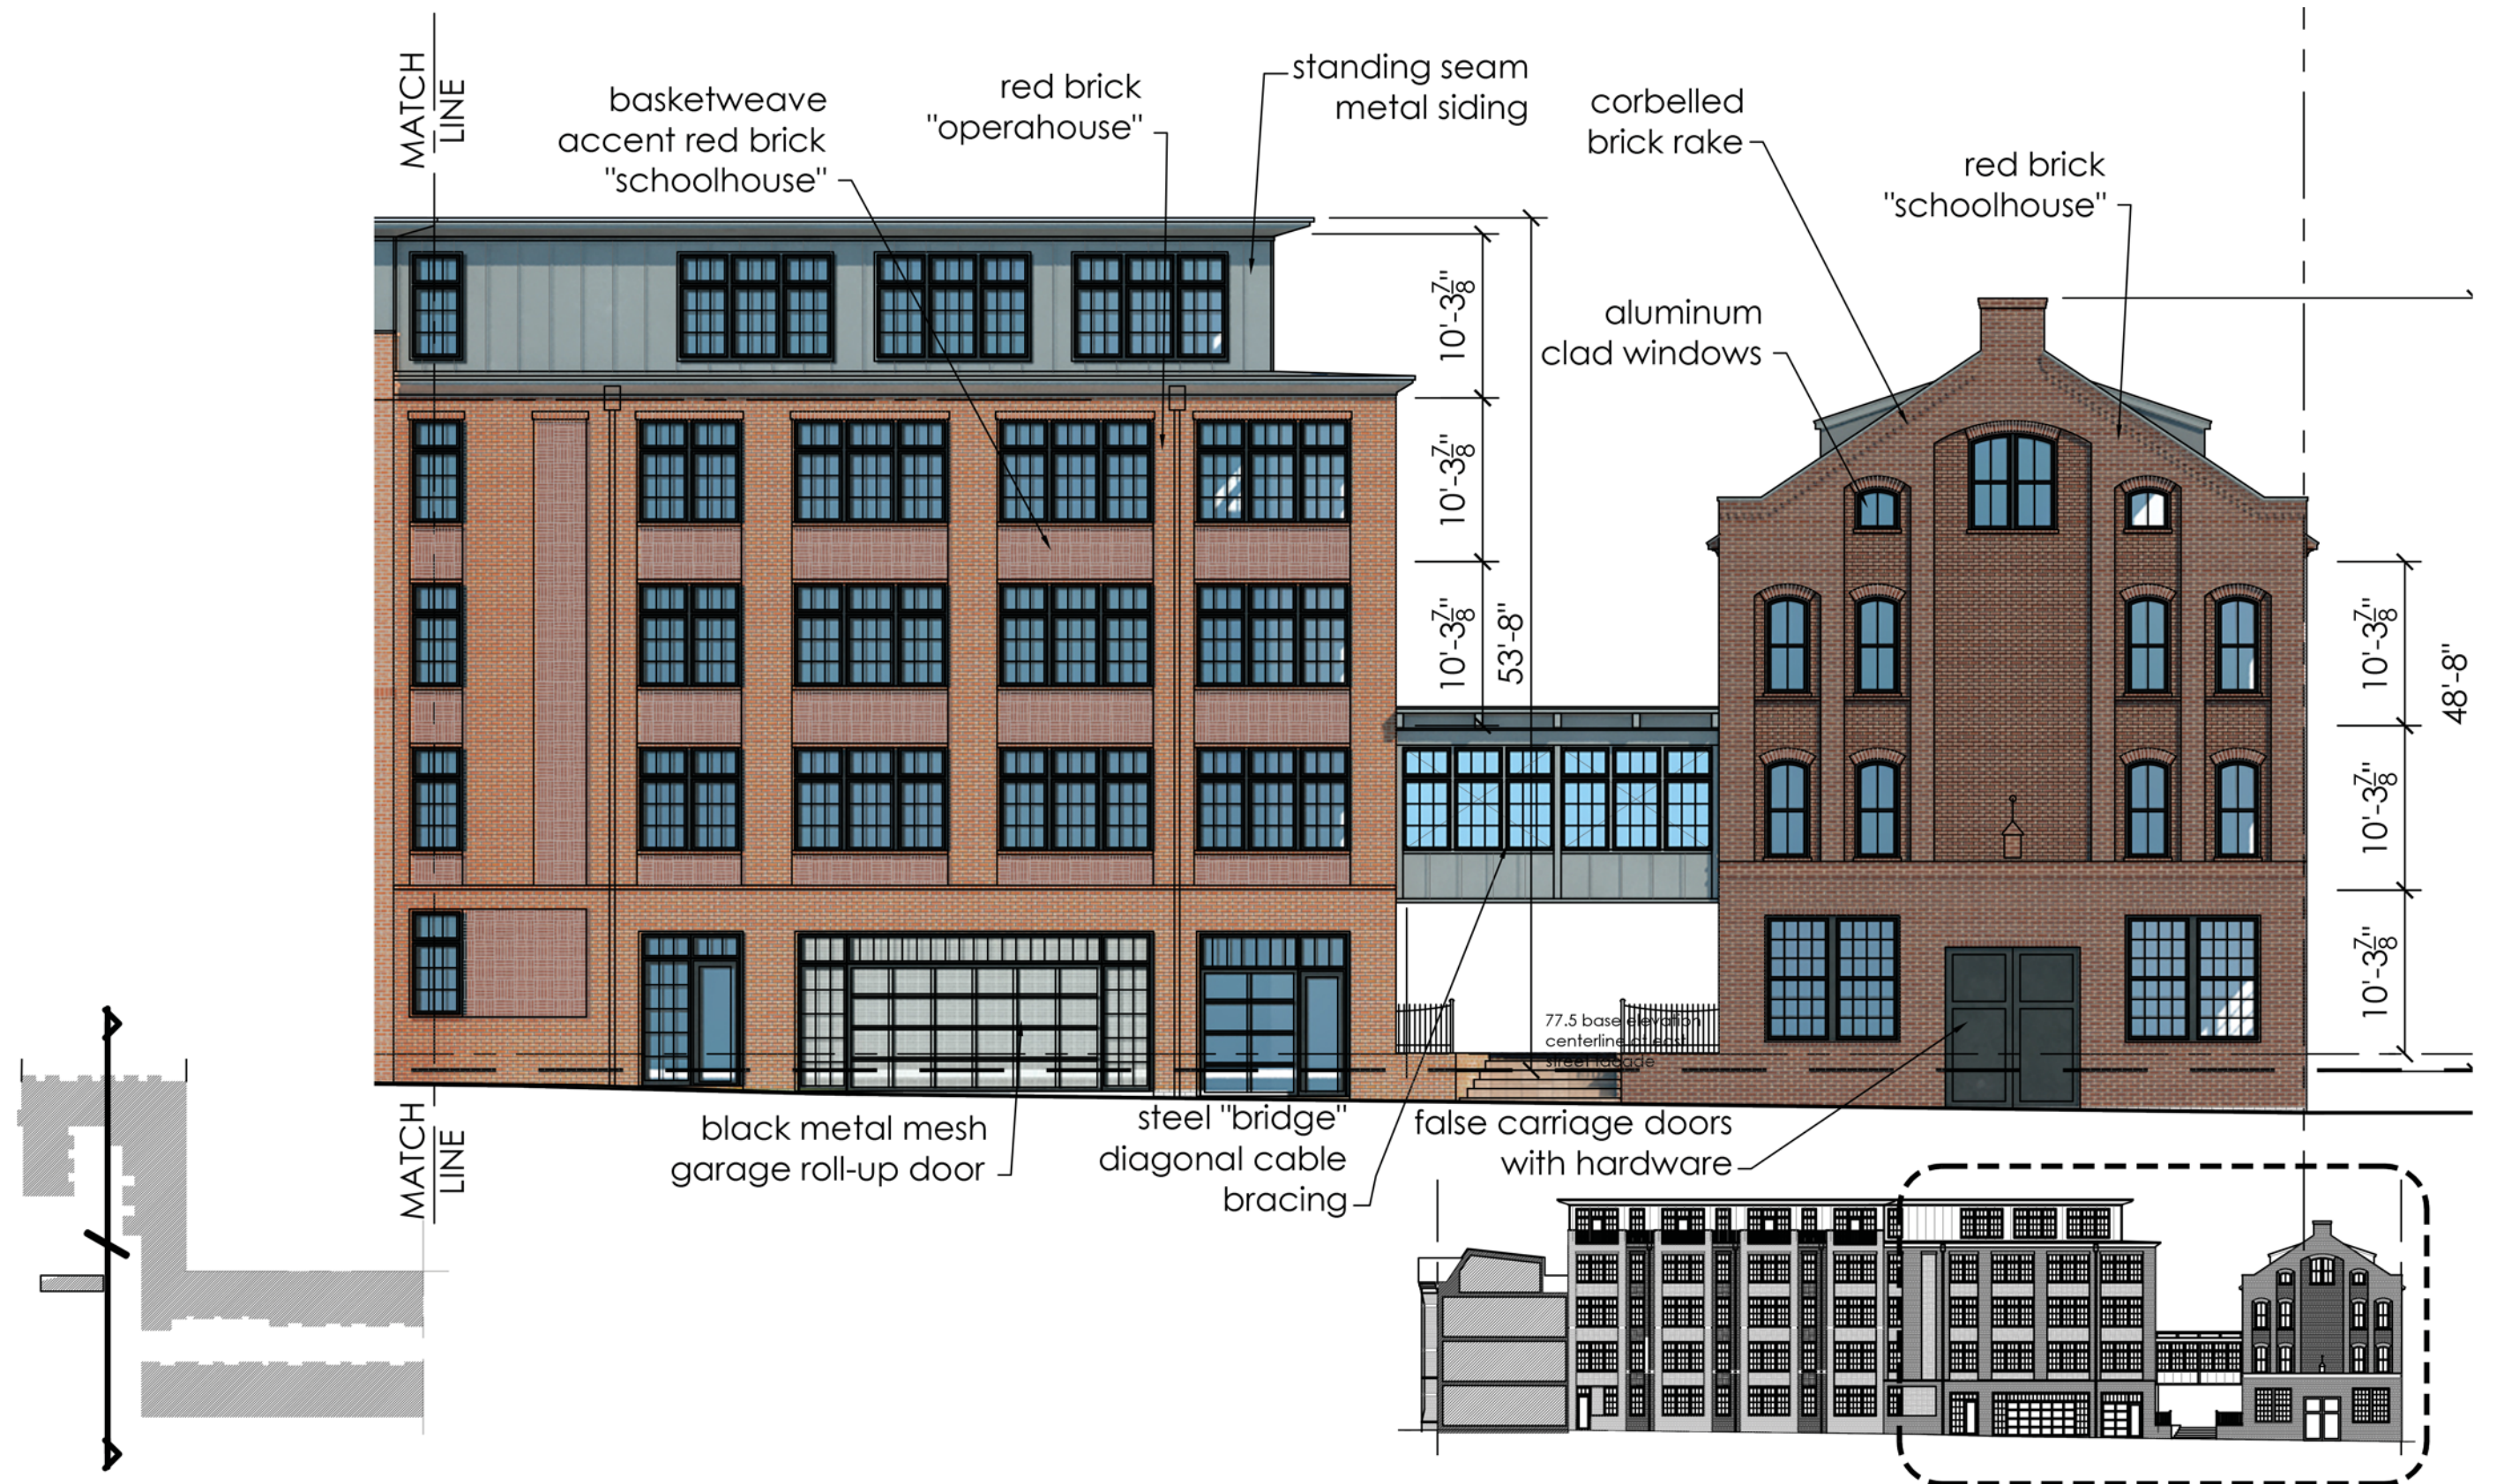

Carriage House side elevation

1311 E Street, SE Washington DC 20003

Carriage Front and North Court looking west

1311 E Street, SE Washington DC 20003

12 October 2015

25' Alley looking east

1311 E Street, SE Washington DC 20003